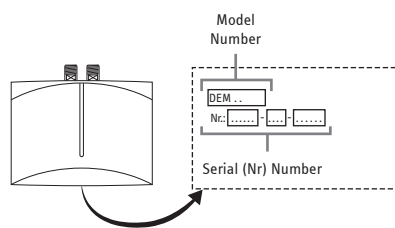

DHE, DEL Plus, DHB-E LCD

Pull out and down to view rating plate.

DHF

Located on the base on the unit.

Pre 2020 DHE, DEL, DHB-E

Pull out and down to view rating plate.

DHCE

DEM 6

SNE, SNU Plus, HOT 2.6

SHC

WWK

Ultronic

CNS Range

CON | CK Plus