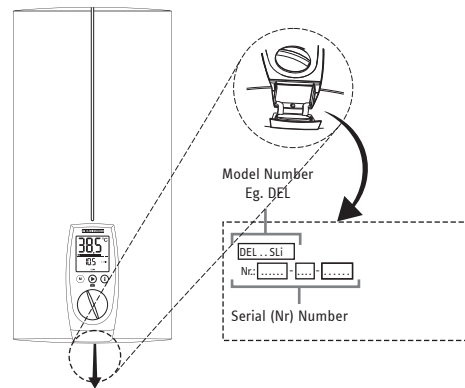

DHE, DEL Plus, DHB-E LCD

Pull out and down to view rating plate.

DHF

Located on the base on the unit.

Pre 2020 DHE, DEL, DHB-E

Pull out and down to view rating plate.

DHCE

DEM 6

SNE, SNU Plus, HOT 2.6

SHC

WWK

Ultronic

CNS Range

CON | CK Plus