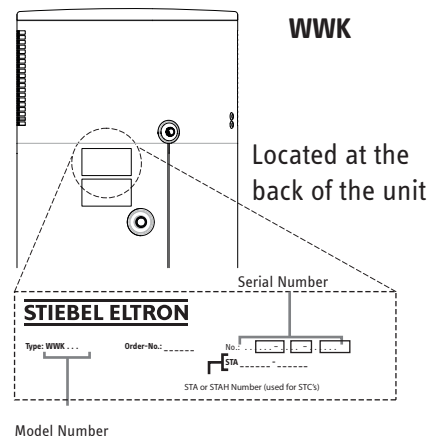

DHE, DEL Plus, DHB-E LCD

Pull out and down to view rating plate.

DHF

Located on the base on the unit.

Pre 2020 DHE, DEL, DHB-E

Pull out and down to view rating plate.

DHCE

DEM 6

SNE, SNU Plus, HOT 2.6

SHC

WWK

Ultronic

CNS Range

CON | CK Plus