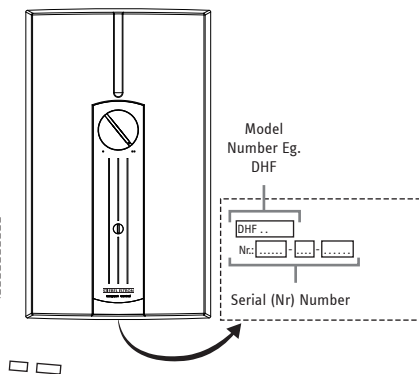

DHE, DEL Plus, DHB-E LCD

Pull out and down to view rating plate.

DHF

Located on the base on the unit.

Pre 2020 DHE, DEL, DHB-E

Pull out and down to view rating plate.

DHCE

DEM 6

SNE, SNU Plus, HOT 2.6

SHC

WWK

Ultronic

CNS Range

CON | CK Plus