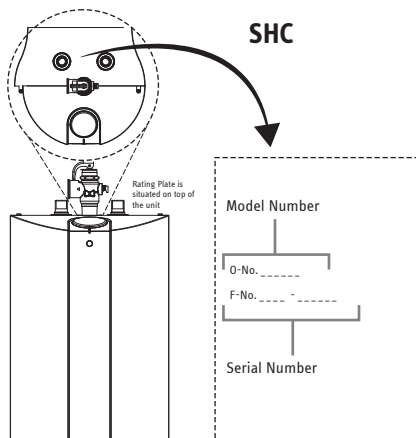

DHE, DEL Plus, DHB-E LCD

Pull out and down to view rating plate.

DHF

Located on the base on the unit.

Pre 2020 DHE, DEL, DHB-E

Pull out and down to view rating plate.

DHCE

DEM 6

SNE, SNU Plus, HOT 2.6

SHC

WWK

Ultronic

CNS Range

CON | CK Plus