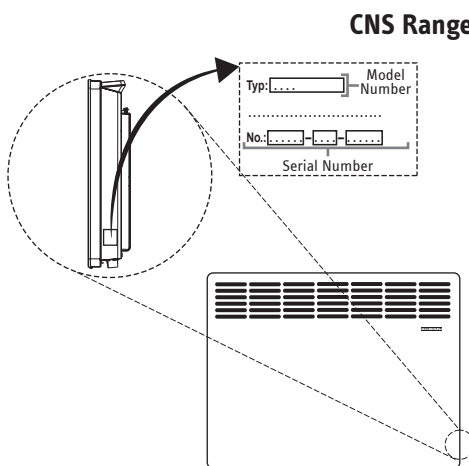

DHE, DEL Plus, DHB-E LCD

Pull out and down to view rating plate.

DHF

Located on the base on the unit.

Pre 2020 DHE, DEL, DHB-E

Pull out and down to view rating plate.

DHCE

DEM 6

SNE, SNU Plus, HOT 2.6

SHC

WWK

Ultronic

CNS Range

CON | CK Plus