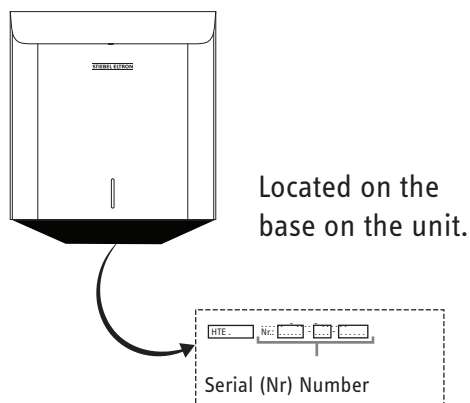

DHE, DEL Plus, DHB-E LCD

Pull out and down to view rating plate.

DHF

Located on the base on the unit.

Pre 2020 DHE, DEL, DHB-E

Pull out and down to view rating plate.

DHCE

DEM 6

SNE, SNU Plus, HOT 2.6

SHC

WWK

Ultronic

CNS Range

CON | CK Plus