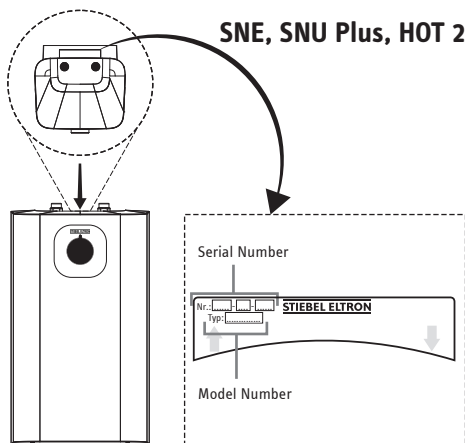

DHE, DEL Plus, DHB-E LCD

Pull out and down to view rating plate.

DHF

Located on the base on the unit.

Pre 2020 DHE, DEL, DHB-E

Pull out and down to view rating plate.

DHCE

DEM 6

SNE, SNU Plus, HOT 2.6

SHC

WWK

Ultronic

CNS Range

CON | CK Plus