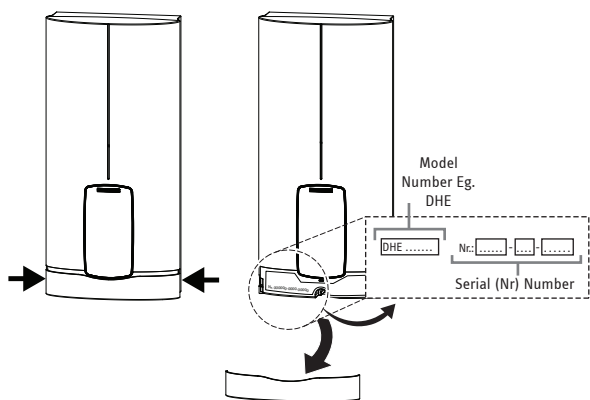

DHE, DEL Plus, DHB-E LCD

Pull out and down to view rating plate.

DHF

Located on the base on the unit.

Pre 2020 DHE, DEL, DHB-E

Pull out and down to view rating plate.

DHCE

DEM 6

SNE, SNU Plus, HOT 2.6

SHC

WWK

Ultronic

CNS Range

CON | CK Plus