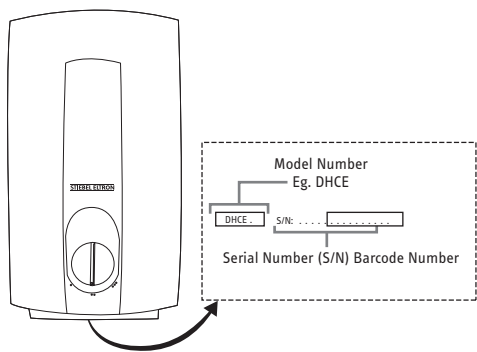

DHE, DEL Plus, DHB-E LCD

Pull out and down to view rating plate.

DHF

Located on the base on the unit.

Pre 2020 DHE, DEL, DHB-E

Pull out and down to view rating plate.

DHCE

DEM 6

SNE, SNU Plus, HOT 2.6

SHC

WWK

Ultronic

CNS Range

CON | CK Plus